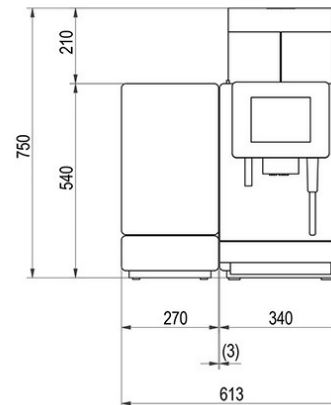

A600 FM CM | A600-FM

PRODUCT LINES : **A-Line** | CUPS PER DAY : **150**

Fully automatic coffee machine with FoamMaster milk system

1 or 2 coffee grinders; 1 or 2 powder dosing systems

Fixed water connection

TECHNICAL DATA

Ristretto	yes
Espresso	yes
Coffee	yes
Milk coffee	yes
Cappuccino	yes
Latte Macchiato	yes
Chococcino	optional
Brewed coffee	optional
Hot water	yes
Cold milk	yes
Warm milk	yes
Chocolate	optional
Steam	optional
Warm milk foam	yes
Cold milk foam	yes
Flavour shots (sirups)	optional
Width (mm)	340.00 mm
Height (mm)	796.00 mm
Depth (mm)	600.00 mm
Weight (mm)	38.00 kg
Operation - Selfservice	yes
Operation - Serviced	yes
Recommended daily output (cups)	150 per day
Recommended yearly output (cups)	40000
iQ Flow	optional