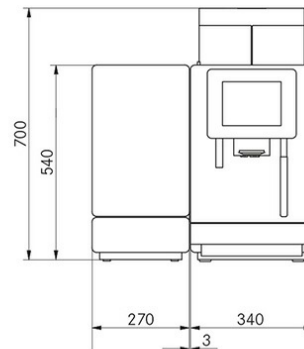

A400 FM CM | A400 FM CM

PRODUCT LINES : **A-Line** | CUPS PER DAY : **100**

Fully automatic coffee machine with FoamMaster milk system

1 or 2 coffee grinders; 1 or 2 powder dosing systems

Fixed water connection

TECHNICAL DATA

Width (mm)	340.00 mm
Height (mm)	744.00 mm
Depth (mm)	600.00 mm
Weight (mm)	38.00 kg
Ristretto	yes
Espresso	yes
Coffee	yes
Milk coffee	yes
Cappuccino	yes
Latte Macchiato	yes
Chococcino	optional
Brewed coffee	optional
Hot water	yes
Cold milk	yes
Warm milk	yes
Chocolate	optional
Steam	optional
Warm milk foam	yes
Cold milk foam	yes
Flavour shots (sirups)	no
Operation - Selfservice	yes
Operation - Serviced	yes
Recommended daily output (cups)	100 per day
Recommended yearly output (cups)	30000
iQ Flow	no