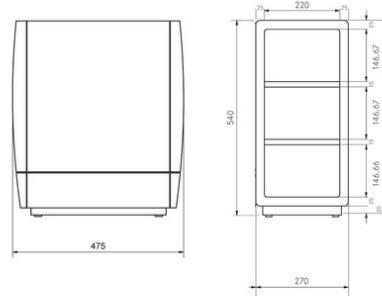

Cup warmer A-Series | Cup-Warmer-CW270

PRODUCT LINES : **A-Line** | PRODUCT LINES : **S-Line**

Storage up to 120 cups and 4 heatable trays

TECHNICAL DATA

Depth (mm)	452.00 mm
Weight (mm)	20.00 kg
Height (mm)	586.00 mm
Width (mm)	270.00 mm